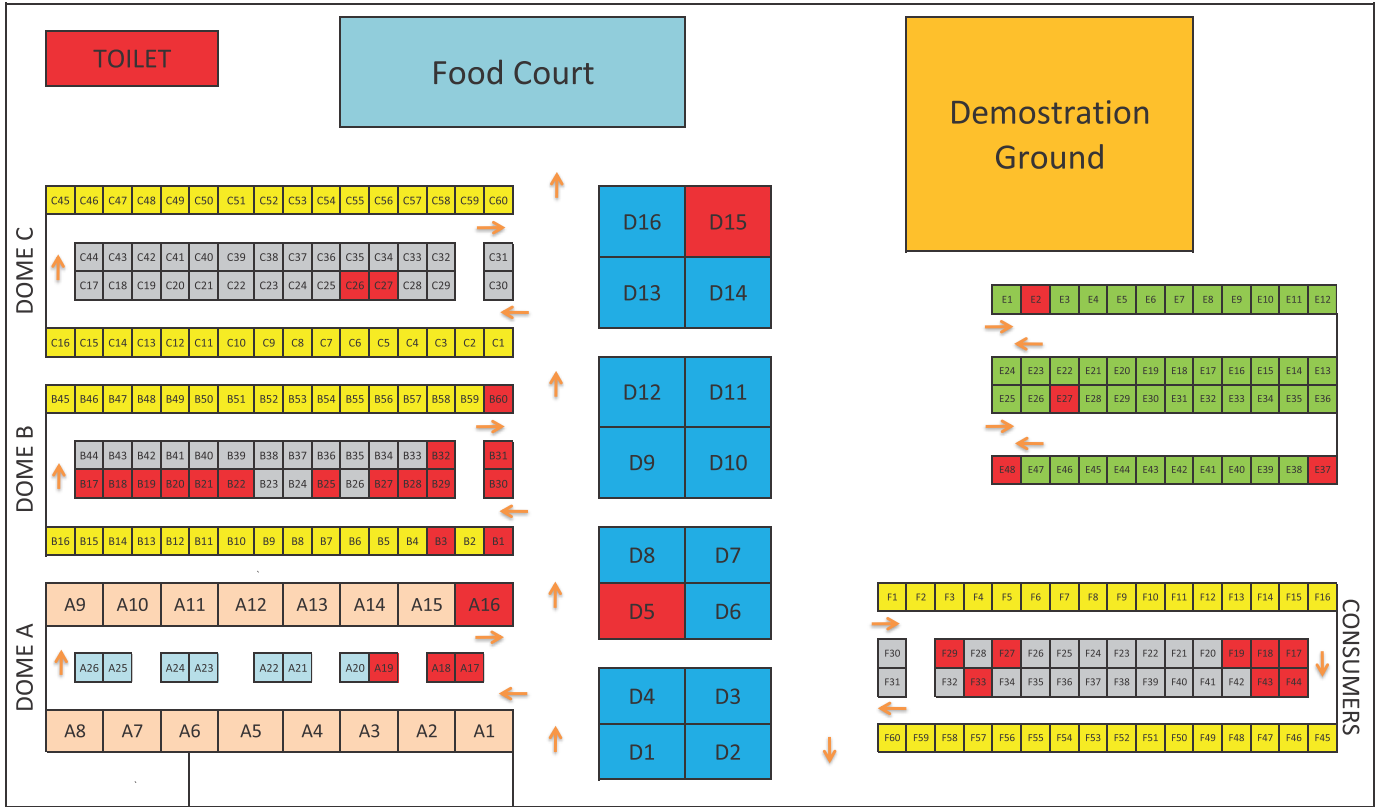

Mandesh Agri Expo

23 - 27 FEB, 2017

Sangola, Solapur

(ShivParvati Nagar, Miraj Road)

Powered By,

- Booked
- 3X2
- 3X3
- 4X3
- 6X4
- 10X6
- 4x3

Stand Type	Size	Price
Pre Fabricated	3x2 Sq. Mtr	15,000
Pre Fabricated	3x3 Sq. Mtr	21,000
Covered Bare Space	4x3 Sq. Mtr	30,000
Covered Bare Space	6x4 Sq. Mtr	50,000
Open Bare Space	10x6 Sq. Mtr	75,000
Open Bare Space	4x3 Sq. Mtr	20,000

Bank Details

MARKETYARD AGRISOLUTIONS PVT. LTD.

BANK OF INDIA (AJANALE BRANCH)

A/C No.: 0656 2011 00000 48

IFSC: BKID 0000656

*20 % Extra for Corner Stalls

* Service Tax Extra

**Early Bird Offer : Book Your Space before
31st Jan 2017 to avail Flat Discount of 20%**